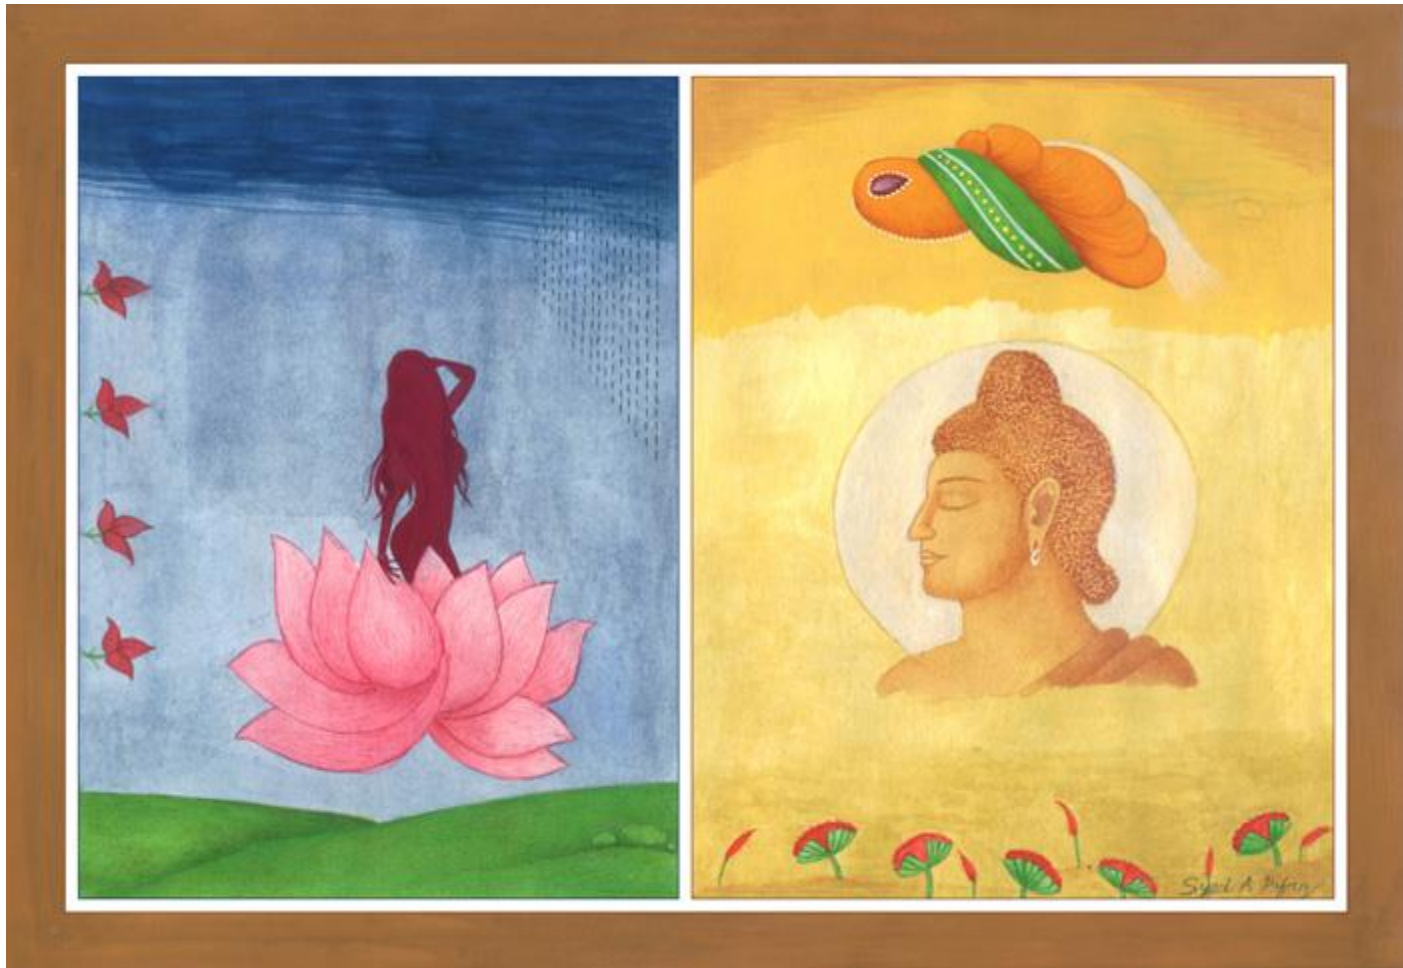

The background features a collage of Buddhist symbols and figures. At the top left is a large, serene face of a Buddha with a beard. To its right is a face of a Bodhi with a yellow crown. Below these are a Dharma wheel with a rainbow center, a profile of a Buddha's head, a stupa, and a snake. The bottom is decorated with red lotus flowers.

Buddha Series 2010  
by  
Syed A Irfan

**Buddha Series**  
**Solo Exhibition 2010**

**By**

**Syed A Irfan**

Buddha Series  
Watercolor & Gold on Wasli  
Size: 8" x 13" Inches

Buddha Series  
Watercolor & Gold on Wasli  
Size: 17" x 13" Inches

Buddha Series  
Watercolor & Gold on Wasli  
Size: 7" x 10" Inches

Buddha Series  
Watercolor & Gold on Wasli  
Size: 7" x 10" Inches

Buddha Series  
Watercolor & Gold on Wasli  
Size: 8" x 13" Inches

Buddha Series  
Watercolor & Gold on Wasli  
Size: 7" x 10" Inches