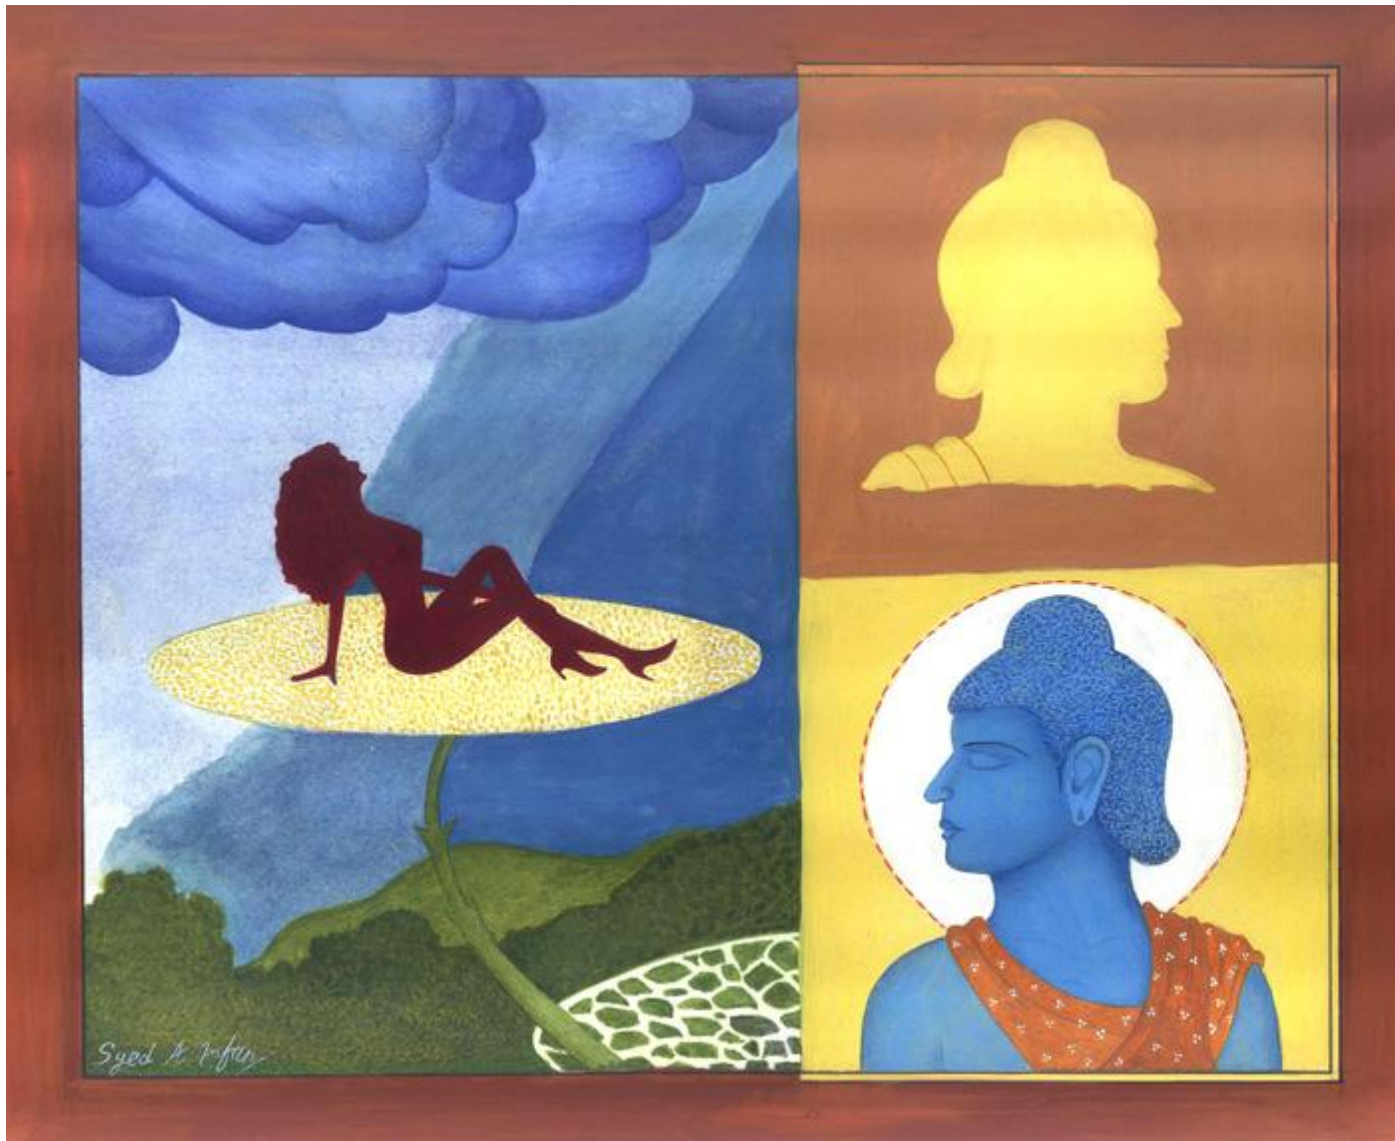

The background features a collage of Buddhist symbols and figures. At the top left is a large, serene face of a Buddha with a beard. To its right is a face of a Bodhi with a yellow crown. Below these are a Dharma wheel with a rainbow center, a profile of a Buddha's head, a stupa, and a snake. The bottom is decorated with red lotus flowers.

Buddha Series 2010  
by  
Syed A Irfan

**Buddha Series**  
**Solo Exhibition 2010**

**By**

**Syed A Irfan**

Buddha Series  
Watercolor & Gold on Wasli  
Size: 8" x 13" Inches

Buddha Series  
Watercolor & Gold on Wasli  
Size: 17" x 13" Inches

Buddha Series  
Watercolor & Gold on Wasli  
Size: 7" x 10" Inches

Buddha Series  
Watercolor & Gold on Wasli  
Size: 7" x 10" Inches

Buddha Series  
Watercolor & Gold on Wasli  
Size: 8" x 13" Inches

Buddha Series  
Watercolor & Gold on Wasli  
Size: 7" x 10" Inches

Buddha Series  
Watercolor & Gold on Wasli  
Size: 7" x 10" Inches

Buddha Series  
Watercolor & Gold on Wasli  
Size: 7" x 10" Inches

Buddha Series  
Watercolor & Gold on Wasli  
Size: 7" x 10" Inches

Buddha Series  
Watercolor & Gold on Wasli  
Size: 7" x 10" Inches