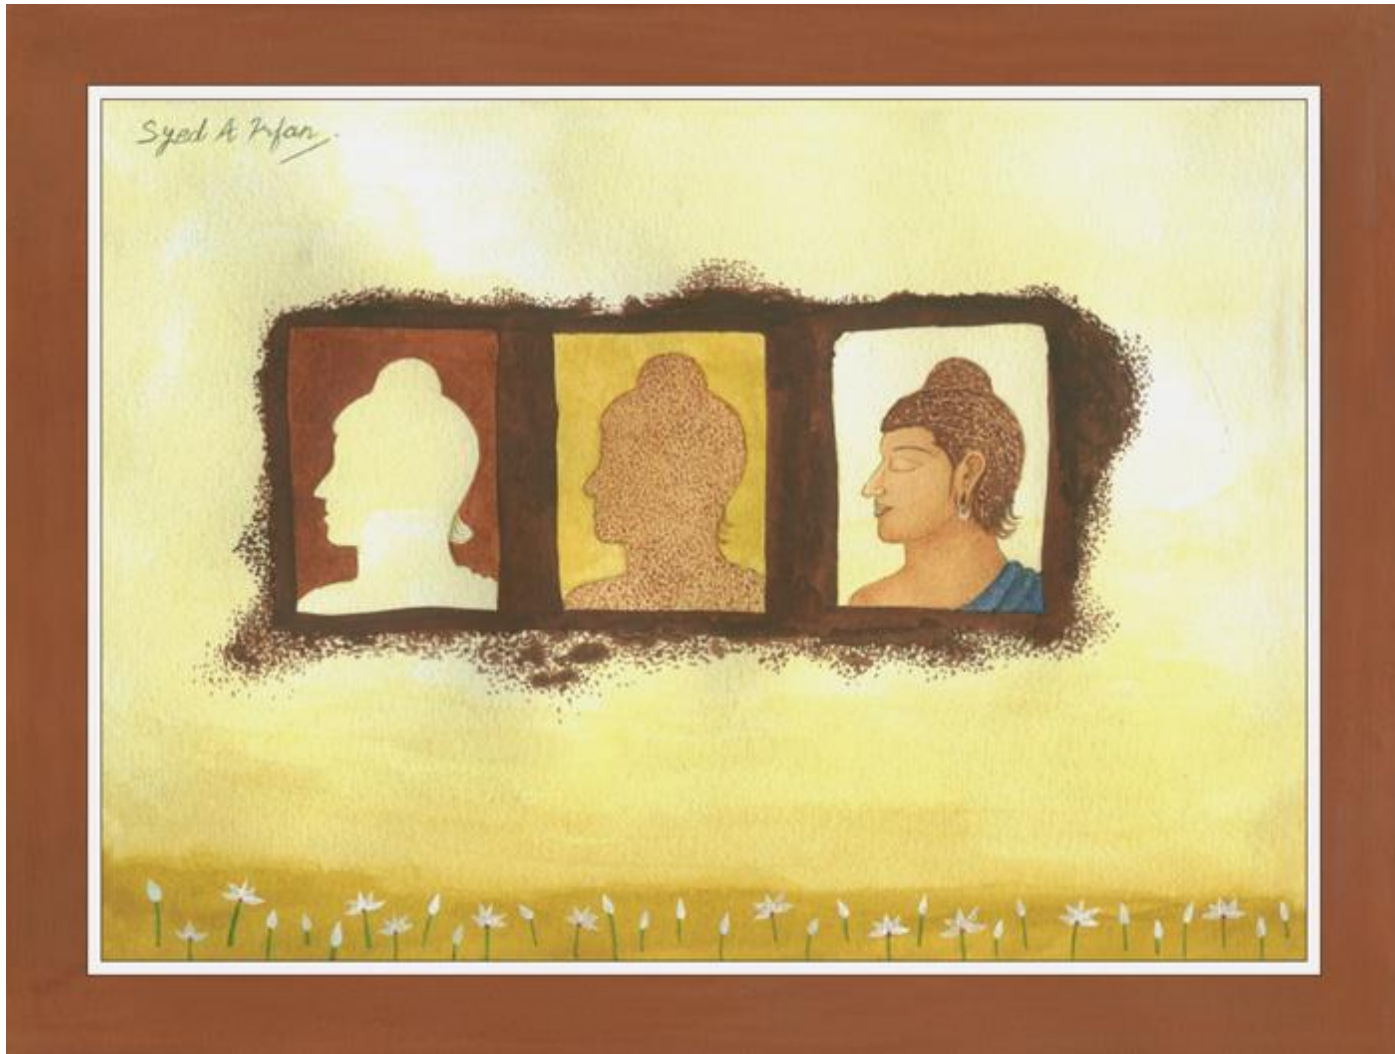

The background features a collage of Buddhist symbols and figures. At the top left is a large, serene face of a Buddha with a beard. To its right is a face of a Bodhi with a yellow crown. Below these are a Dharma wheel with a rainbow center, a profile of a Buddha's head, a stupa, and a snake. The bottom is decorated with red lotus flowers.

Buddha Series 2010  
by  
Syed A Irfan

**Buddha Series**  
**Solo Exhibition 2010**

**By**

**Syed A Irfan**

Buddha Series  
Watercolor & Gold on Wasli  
Size: 8" x 13" Inches

Buddha Series  
Watercolor & Gold on Wasli  
Size: 17" x 13" Inches

Buddha Series  
Watercolor & Gold on Wasli  
Size: 7" x 10" Inches

Buddha Series  
Watercolor & Gold on Wasli  
Size: 7" x 10" Inches

Buddha Series  
Watercolor & Gold on Wasli  
Size: 8" x 13" Inches

Buddha Series  
Watercolor & Gold on Wasli  
Size: 7" x 10" Inches

Buddha Series  
Watercolor & Gold on Wasli  
Size: 7" x 10" Inches

Buddha Series  
Watercolor & Gold on Wasli  
Size: 7" x 10" Inches

Buddha Series  
Watercolor & Gold on Wasli  
Size: 7" x 10" Inches

Buddha Series  
Watercolor & Gold on Wasli  
Size: 7" x 10" Inches