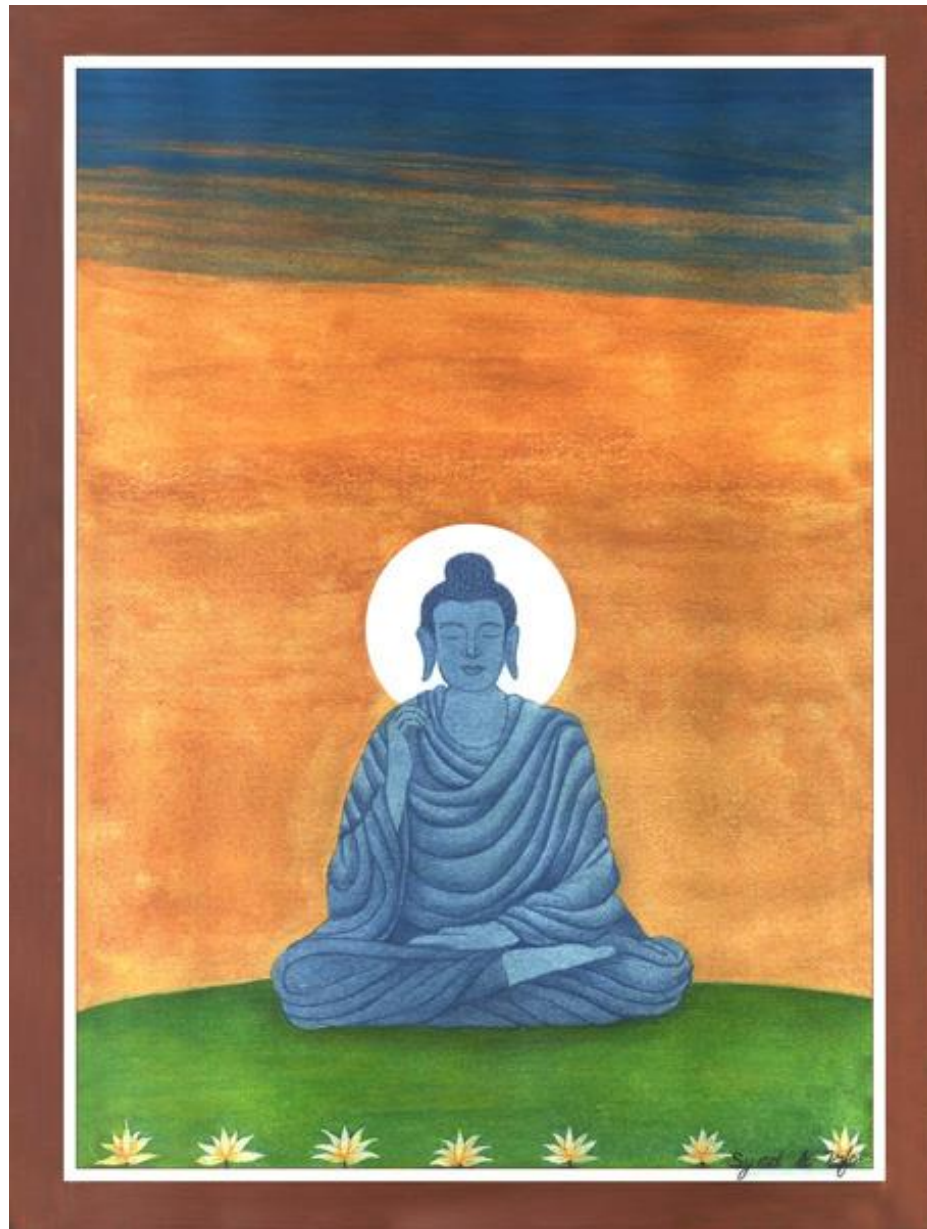

The background features a collage of Buddhist symbols and figures. At the top left is a large, serene face of a Buddha with a beard. To its right is a face of a Bodhi with a yellow crown. Below these are a Dharma wheel with a rainbow center, a profile of a Buddha's head, a stupa, and a snake. The bottom is decorated with red lotus flowers.

Buddha Series  
Watercolor & Gold on Wasli  
Size: 7" x 10" Inches

Buddha Series  
Watercolor & Gold on Wasli  
Size: 7" x 10" Inches

Buddha Series  
Watercolor & Gold on Wasli  
Size: 7" x 10" Inches

Buddha Series  
Watercolor & Gold on Wasli  
Size: 7" x 10" Inches

Buddha Series  
Watercolor & Gold on Wasli  
Size: 7" x 10" Inches

Buddha Series  
Watercolor & Gold on Wasli  
Size: 8" x 13" Inches

Buddha Series  
Watercolor & Gold on Wasli  
Size: 7" x 9" Inches

Buddha Series  
Watercolor & Gold on Wasli  
Size: 8" x 8" Inches