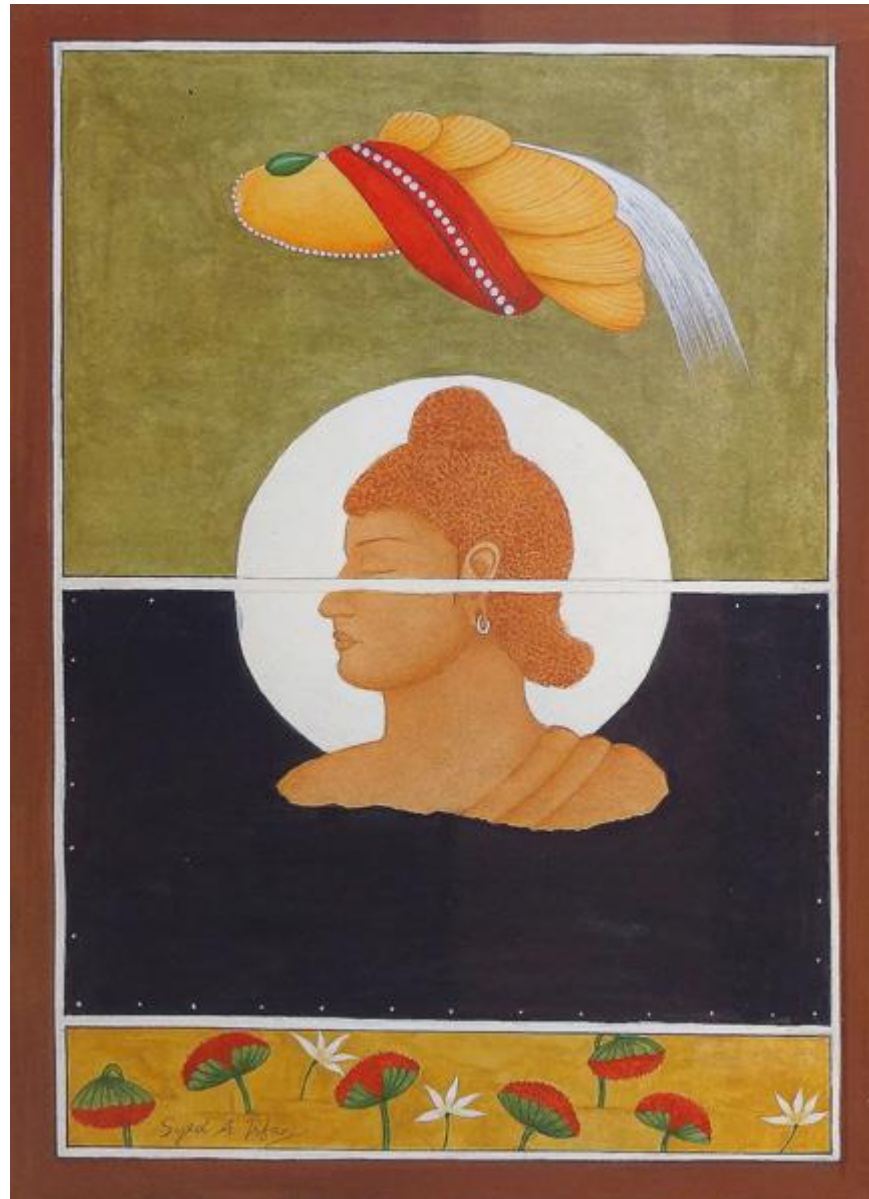

The background features a collage of Buddhist symbols and figures. At the top left is a large, serene face of a Buddha with a beard. To its right is a face of a Bodhi with a yellow crown. Below these are a Dharma wheel with a rainbow center, a profile of a Buddha's head, a stupa, and a snake. The bottom is decorated with red lotus flowers.

Buddha Series 2010  
by  
Syed A Irfan

**Buddha Series**  
**Solo Exhibition 2010**

**By**

**Syed A Irfan**

Buddha Series  
Watercolor & Gold on Wasli  
Size: 8" x 13" Inches

Buddha Series  
Watercolor & Gold on Wasli  
Size: 17" x 13" Inches

Buddha Series  
Watercolor & Gold on Wasli  
Size: 7" x 10" Inches

Buddha Series  
Watercolor & Gold on Wasli  
Size: 7" x 10" Inches

Buddha Series  
Watercolor & Gold on Wasli  
Size: 8" x 13" Inches

Buddha Series  
Watercolor & Gold on Wasli  
Size: 7" x 10" Inches

Buddha Series  
Watercolor & Gold on Wasli  
Size: 7" x 10" Inches

Buddha Series  
Watercolor & Gold on Wasli  
Size: 7" x 10" Inches

Buddha Series  
Watercolor & Gold on Wasli  
Size: 7" x 10" Inches

Buddha Series  
Watercolor & Gold on Wasli  
Size: 7" x 10" Inches