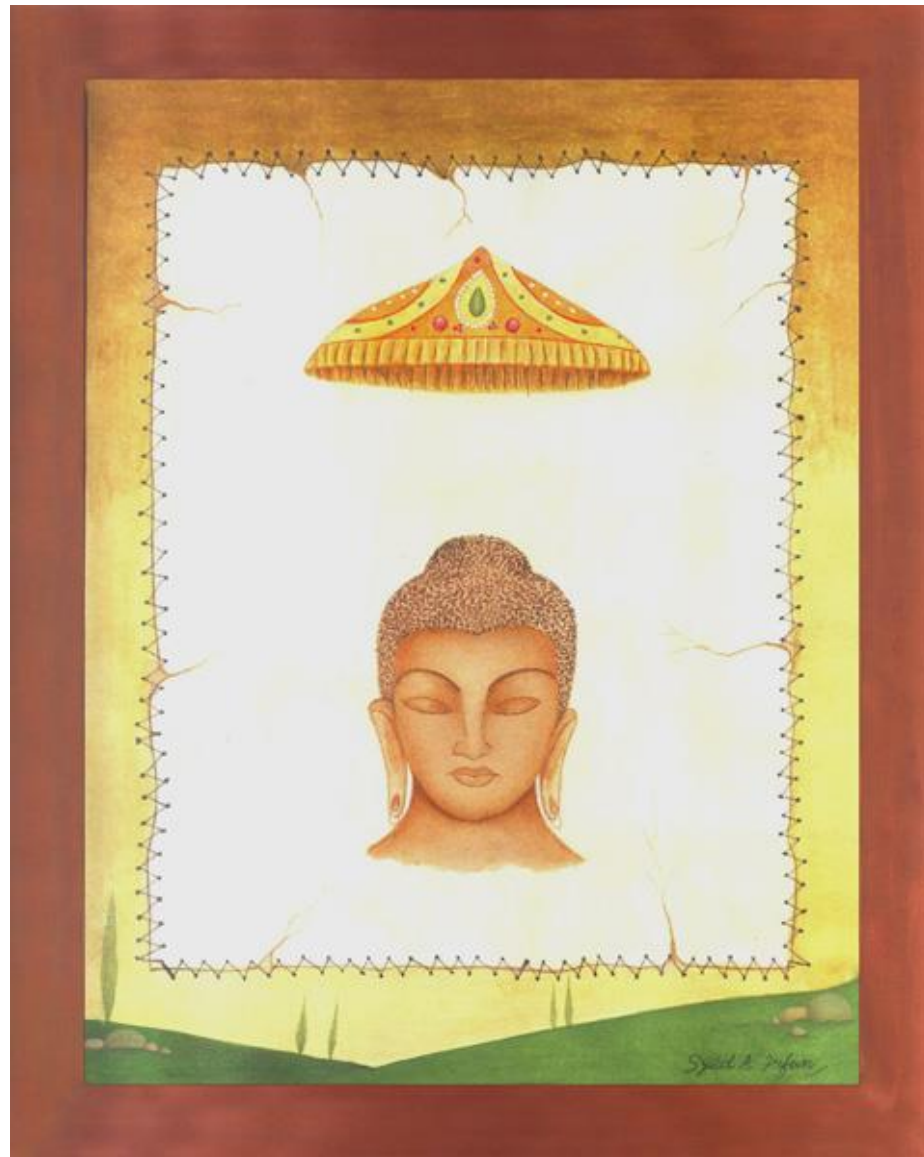

The background features a collage of Buddhist symbols and figures. At the top left is a large, serene face of a Buddha with a beard. To its right is a face of a Bodhi with a yellow crown. Below these are a Dharma wheel with a rainbow center, a profile of a Buddha's head, a stupa, and a snake. The bottom is decorated with red lotus flowers.

Buddha Series  
Watercolor & Gold on Wasli  
Size: 7" x 10" Inches

Buddha Series  
Watercolor & Gold on Wasli  
Size: 8" x 13" Inches

Buddha Series  
Watercolor & Gold on Wasli  
Size: 7" x 9" Inches

Buddha Series  
Watercolor & Gold on Wasli  
Size: 8" x 8" Inches

Buddha Series  
Watercolor & Gold on Wasli  
Size: 7" x 10" Inches

Buddha Series  
Watercolor & Gold on Wasli  
Size: 7" x 10" Inches

Buddha Series  
Watercolor & Gold on Wasli  
Size: 7" x 10" Inches

Buddha Series  
Watercolor & Gold on Wasli  
Size: 7" x 10" Inches